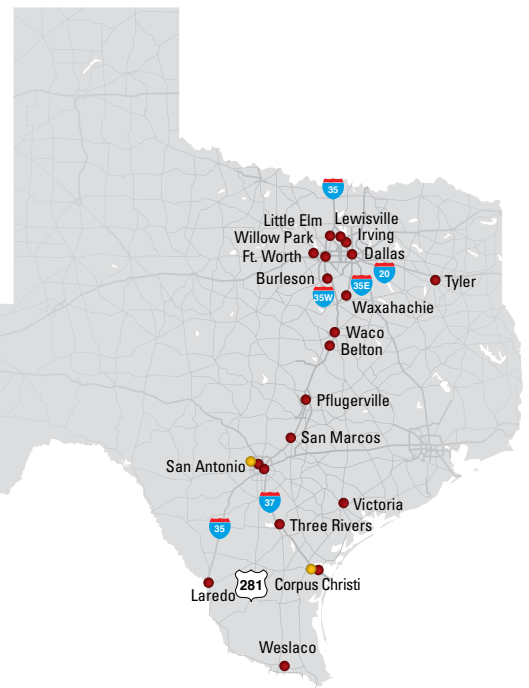

● Trench Safety Solutions

For our latest branch openings, go to [TexasFirstRentals.com](https://www.TexasFirstRentals.com)